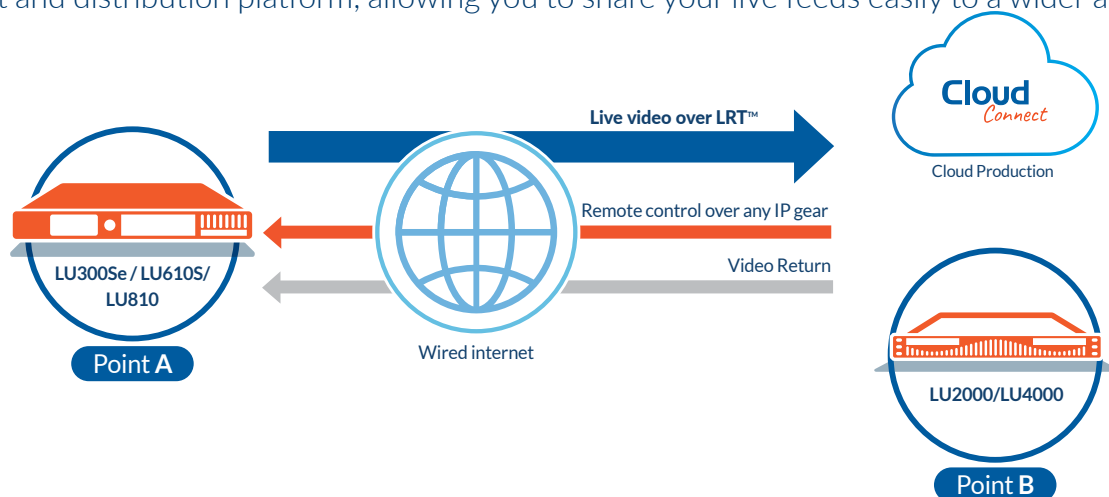

## 4K encoders for point-to-point transmission

LiveU's family of fixed location encoders enables resilient broadcast-grade live video transmission point-to-point and point-to-multipoint. Leveraging LiveU's Reliable Transport protocol (LRT™), the solution provides bonding **over wired internet**. Choose between a single-camera LU610S, LU300Se or synchronized multi-camera (LU810) configuration, as required.

Remotely control all your LiveU solutions from anywhere via the **LiveU Central** cloud management platform. Using its intuitive interface, you can easily monitor, view and manage all your video transmissions.

LiveU's fixed location encoders can also serve as a content source for the LiveU Matrix cloud IP management and distribution platform, allowing you to share your live feeds easily to a wider audience.