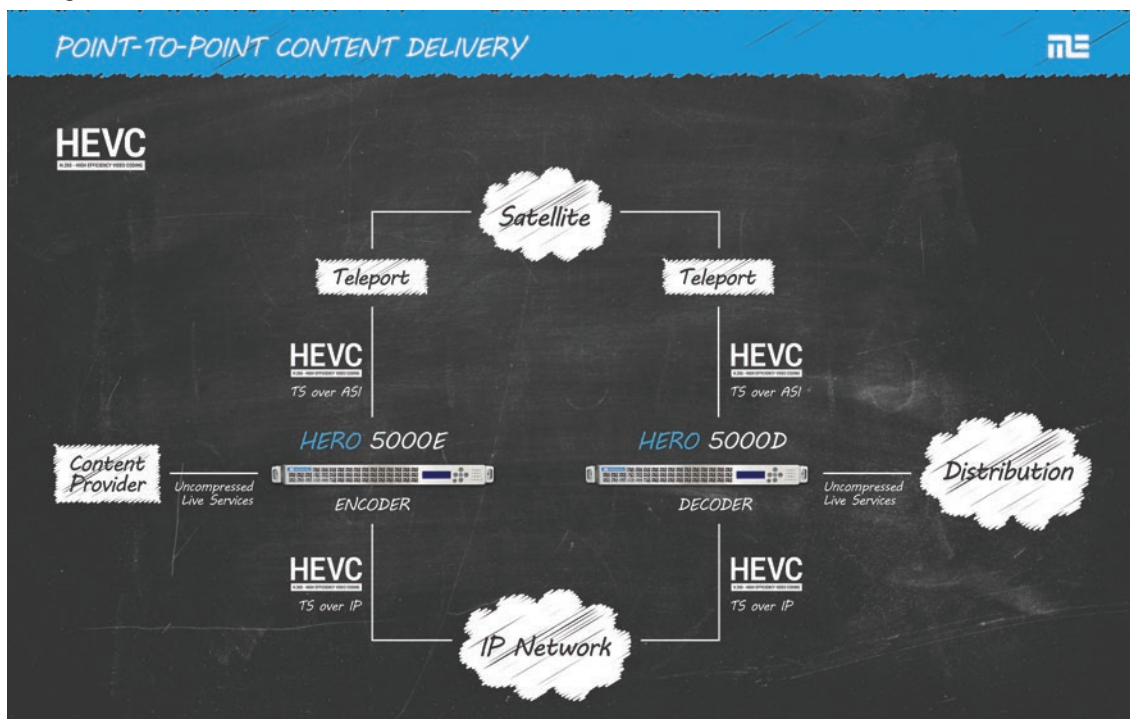

AUDIO

- Re-sampling, down-mix options
- Audio level monitoring
- Audio gain control
- Dynamic audio normalization
- Multiple audio tracks/languages

PRE/POST-PROCESSING

- Content adaptive de-interlacing
- De-blocking & noise reduction filters
- VBI black out
- Frame cropping
- Frame scaling with anti-aliasing options
- Contrast/Brightness/Gamma control
- Smoothness/Sharpness control
- Aspect ratio detection & adaptation
- Graphic/Logo overlay with alpha color

MANAGEMENT

CONFIGURATION

- Embedded Web Server
- Front panel with LCD/Keypad
- Import/Export/Backup of configuration

CHASSIS

FORM FACTOR

- 1U standard 19" wide (rack mount)
- 1.75" (44mm) high x 27" (68cm) deep
- 24lb (11kg)

POWER SUPPLY

- Auto-switch AC 90-264V (47- 63Hz)
- 600w

ENVIRONMENTAL

- Operating temp: 0 to 50° C (32 to 122° F)
- Storage temp: -20 to 65° C (-5 to 150° F)
- Humidity: 5 to 90 %
- Shock: 10G / 11ms in all axis
- Vibration: 0.8G / 5 to 100 Hz

MONITORING

- SNMP (MIB v.2) with traps/alarms
- Configurable audio visual alarms
- Remotely upgradable

REDUNDANCIES

- Redundant HDD *
- Dual hot-swappable power supply *
- 4 GigE ports with teaming/bonding

DISPLAY & INTERFACE

- 32-character liquid crystal display (LCD) control panel (2x16) with backlight

CERTIFICATIONS & COMPLIANCE

- FCC Class A
- CE/RoHS 5-compliant
- WEEE-compliant
- EN61000-6-2 EN55022/24 EN60950:2000
- UE 89/336/EEC, UE 73/23/EEC