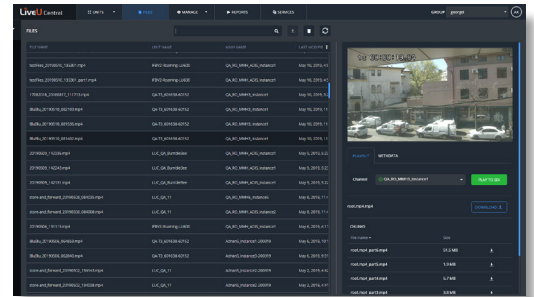

FILES MANAGEMENT

- Playback or export of recorded Store & Forward or FTP files, including upload management and tracking
- File upload of remote Live & Store files from LiveU Central
- Files can be played to any SDI port on the server

ONE-CLICK STREAMING TO MAJOR ONLINE PLATFORMS

Direct streaming from LiveU Central to Facebook Live or any other CDN, based on one-click API-based integration

GEO-LOCATION

Track the location of all LiveU units; automatic refresh when unit is online