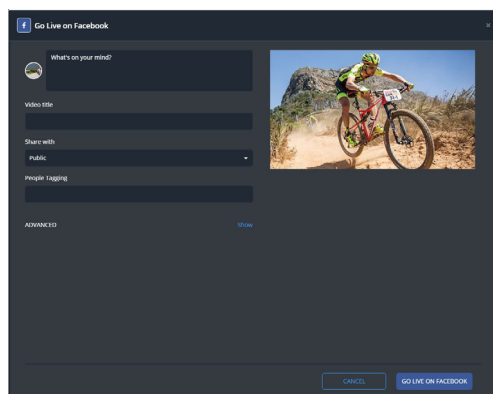

FILES MANAGEMENT

- Playback or export of recorded Store & Forward or FTP files, including upload management and tracking
- File upload of remote Live & Store files from LiveU Central
- Files can be played to any SDI port on the server

ONE-CLICK STREAMING TO MAJOR ONLINE PLATFORMS

Direct streaming from LiveU Central to Facebook Live or any other CDN, based on one-click API-based integration

GEO-LOCATION

Track the location of all LiveU units; automatic refresh when unit is online