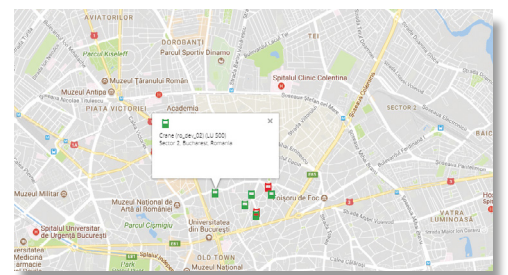

www.liveu.tv

www.facebook.com/liveu.fans

www.twitter.com/liveu