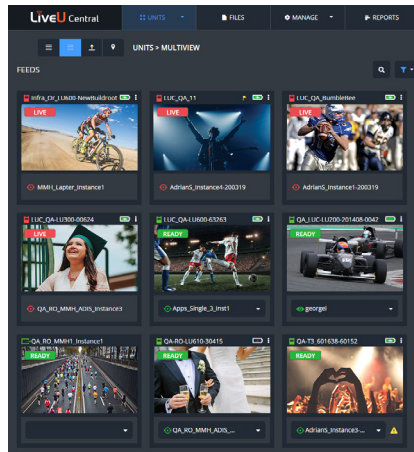

## UNIFIED MANAGEMENT PLATFORM FOR EASY PREVIEW AND REMOTE CONTROL

The LiveU Central management platform allows full control and monitoring of the entire LiveU ecosystem and content via any modern browser, from anywhere around the world.

Using the LiveU Central web interface you can remotely control and manage your LiveU field units and channels inventory.

- Manage unit streaming settings: mode, delay, channel selection and start/stop streaming
- View and manage unit's network interfaces, Ethernet ports, WiFi & modems including bandwidth capping capabilities
- Manage IP streaming to social media or CDNs – one click streaming to Facebook
- File Management – preview files, play to SDI or download
- Manage metadata before and after streaming
- Group & user management
- Least-cost bonding – prioritize between different interfaces (e.g. use cellular data before satellite)
- Service management: Smart Plan, Cloud Graphics, DataBridge and MultiPoint

## REMOTE CONTROL & MONITORING

Manage all LiveU units from any browser or device. Get a detailed view of unit status, location, network interfaces and bandwidth.

## MULTIVIEW

Live preview of all incoming feeds at a glance. Drag & drop any incoming feed to any server output.