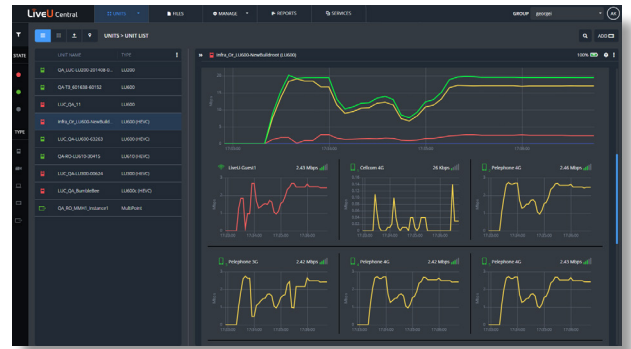

## UNIFIED MANAGEMENT PLATFORM FOR EASY PREVIEW AND REMOTE CONTROL

The LiveU Central management platform allows full control and monitoring of the entire LiveU ecosystem and content via any modern browser, from anywhere around the world.

Using the LiveU Central web interface you can remotely control and manage your LiveU field units and channels inventory.

- Manage unit streaming settings: mode, delay, channel selection and start/stop streaming
- View and manage unit's network interfaces, Ethernet ports, WiFi & modems including bandwidth capping capabilities
- Manage IP streaming to social media or CDNs – one click streaming to Facebook
- File Management – preview files, play to SDI or download
- Manage metadata before and after streaming
- Group & user management
- Least-cost bonding – prioritize between different interfaces (e.g. use cellular data before satellite)
- Service management: Smart Plan, Cloud Graphics, DataBridge and MultiPoint

Each LiveU Central user can be assigned with unique account permissions (read only, regular, admin), enabling the management and control of a specific group of devices and channels.

LiveU Central supports Single Sign-On for enhanced system security.

## REMOTE CONTROL & MONITORING

Manage all LiveU units from any browser or device. Get a detailed view of unit status, location, network interfaces and bandwidth.