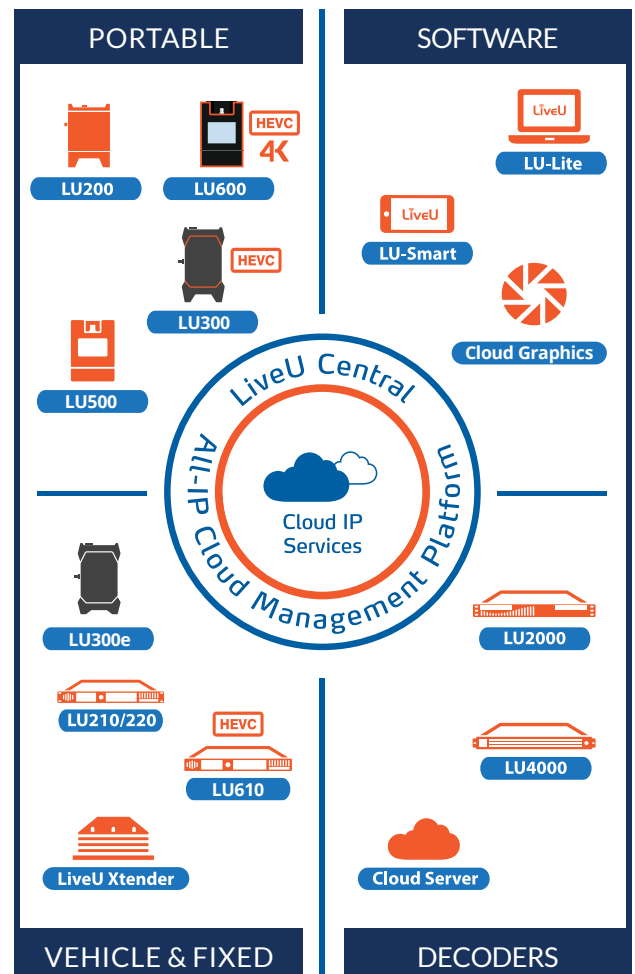

## UNIFIED MANAGEMENT PLATFORM FOR EASY PREVIEW AND REMOTE CONTROL

The LiveU Central management platform allows full control and monitoring of the entire LiveU ecosystem and content via any modern browser, from anywhere around the world.

Using the LiveU Central web interface you can remotely control and manage your LiveU field units and channels inventory.

- Manage unit streaming settings: mode, delay, channel selection and start/stop streaming
- View and manage unit's network interfaces, Ethernet ports, WiFi & modems including bandwidth capping capabilities
- Manage IP streaming to social media or CDNs – one click streaming to Facebook
- File Management – preview files, play to SDI or download
- Manage metadata before and after streaming
- Group & user management
- Least-cost bonding – prioritize between different interfaces (e.g. use cellular data before satellite)
- Service management: Smart Plan, Cloud Graphics, DataBridge and MultiPoint

## REMOTE CONTROL & MONITORING

Manage all LiveU units from any browser or device. Get a detailed view of unit status, location, network interfaces and bandwidth.

## ONE-CLICK STREAMING TO MAJOR ONLINE PLATFORMS

Direct streaming from LiveU Central to Facebook Live or any other CDN, based on one-click API-based integration